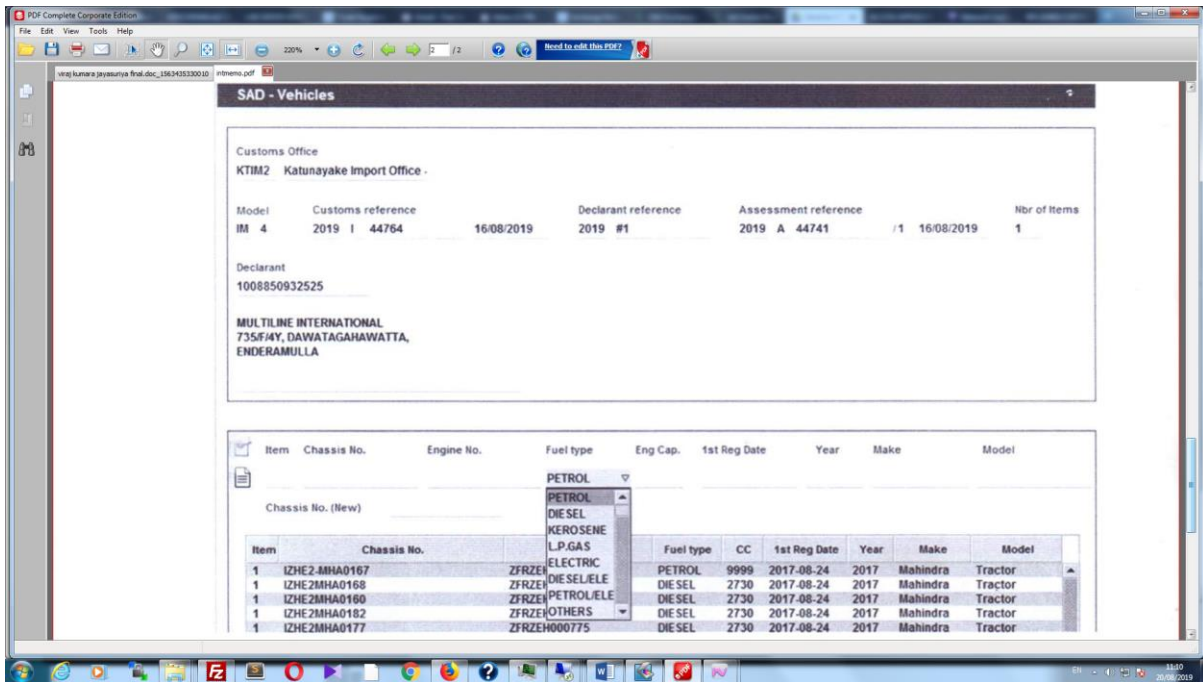

## Special Notice For Vehicle Entry Lodging in Asycuda

Please note that from today onwards when entering vehicle data in the Vehicle Sheet of the Cusdec you have to select the appropriate Fuel Type from the Drop Down List as shown below.