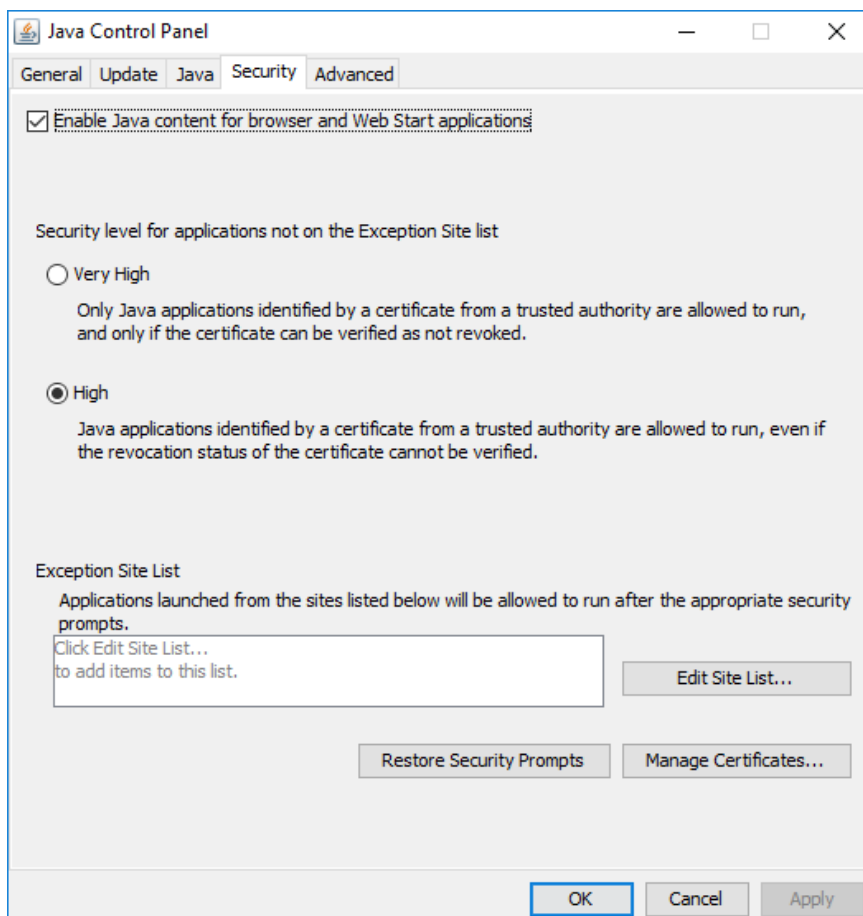

Step 2

In the Java Control Panel click on **Security** tab. Click on **Edit Site List...**