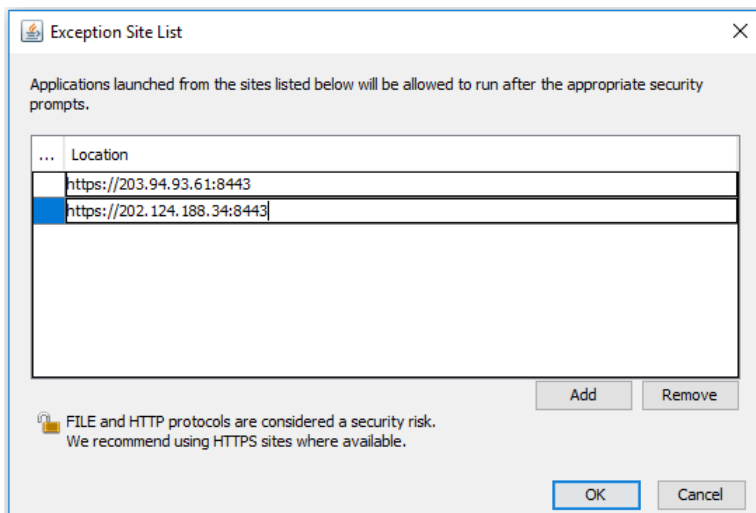

## Step 2

In the Java Control Panel click on **Security** tab. Click on **Edit Site List...**

**Step 3**  
Click on **Add**.

**Step 4**  
Add following address to the Exception Site List.  
`https://203.94.93.61:8443`  
`https://202.124.188.34:8443`